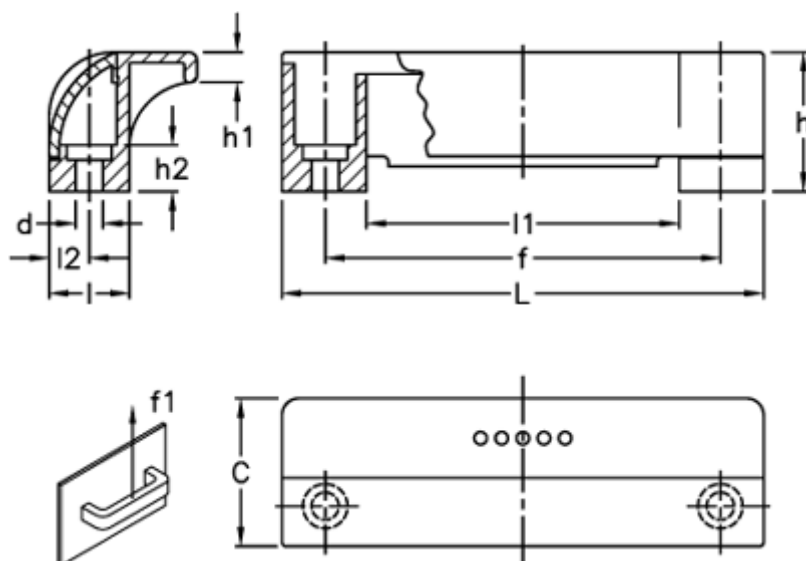

Article number: 23052651113
Description: E+G Guard safety handle
ESP.110-CH-C3

Measures

C	= 35	L	= 114
d	= 6.5	l1	= 74
f	= 93,5 +/-0,5	l2	= 9.5
F1 (N)	= 1050		
h	= 33		
h1	= 7		
h2	= 11		
l	= 19		